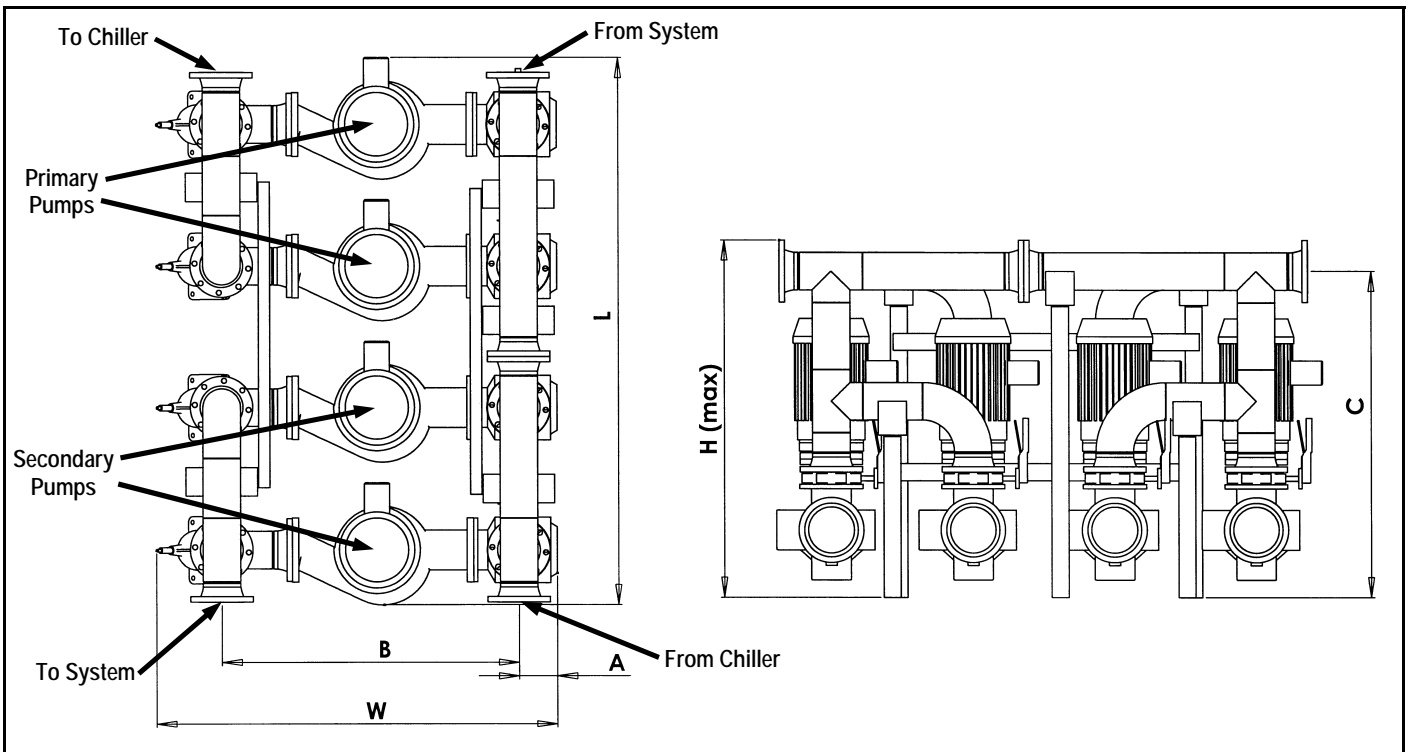

ARMkool 6 Vertical Pipe-mounted No Panel No Options

SUBMITTAL

JOB: _____	REPRESENTATIVE: _____
_____	_____
_____	_____
ENGINEER: _____	ORDER NO: _____ DATE: _____
CONTRACTOR: _____	SUBMITTED BY: _____ DATE: _____
	APPROVED BY: _____ DATE: _____

DIMENSIONS inches (mm)

	W	L	H (max)	A	B	C
ARMkool 6 FS Q V115 Z115 NC S	60.75 (1543)	89.25 (2267)	65.5 (1664)	5.25 (133)	45.25 (1149)	60.0 (1524)
ARMkool 6 FS Q V225 Z225 NC S	69.75 (1772)	92.13 (2340)	65.5 (1664)	6.75 (172)	52.75 (1340)	60.0 (1524)
ARMkool 6 FS Q V330 Z330 NC S	67.50 (1715)	92.00 (2337)	66.0 (1676)	6.00 (152)	51.25 (1302)	60.5 (1537)
ARMkool 6 FS Q V440 Z440 NC S	72.75 (1848)	93.38 (2372)	67.0 (1702)	6.75 (172)	55.75 (1416)	61.5 (1562)